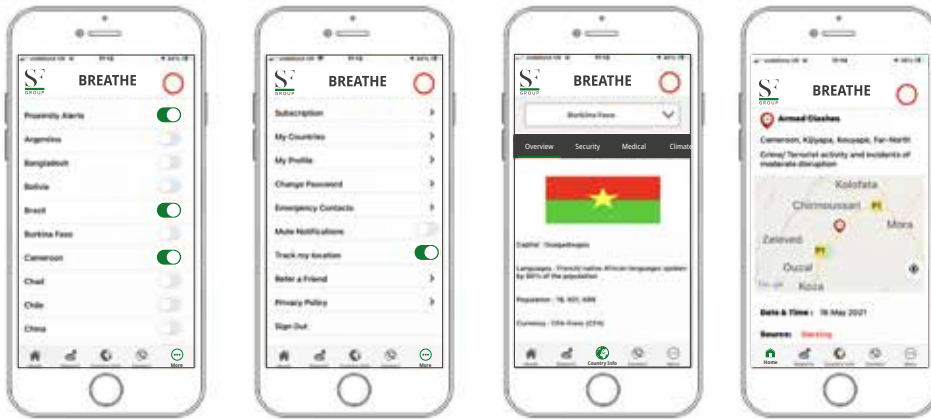

with a visual incident database, intelligent heat mapping and powerful in-built analytics. The information is collated from all-source intelligence and analysed by a team of experienced specialists to provide timely, actionable intelligence on a user-friendly, interactive GIS platform.

Platform Features

Alerts

Tracking

Privacy Controls

Intelligence Reports

SOS Function

Non-intrusive tracking

BREATHE Easy

We have developed the SF Group BREATHE Easy mobile application. The App is tethered to the main platform via a low bandwidth GSM link in order to provide business and private travellers with vital information and peace of mind while moving around within challenging environments.